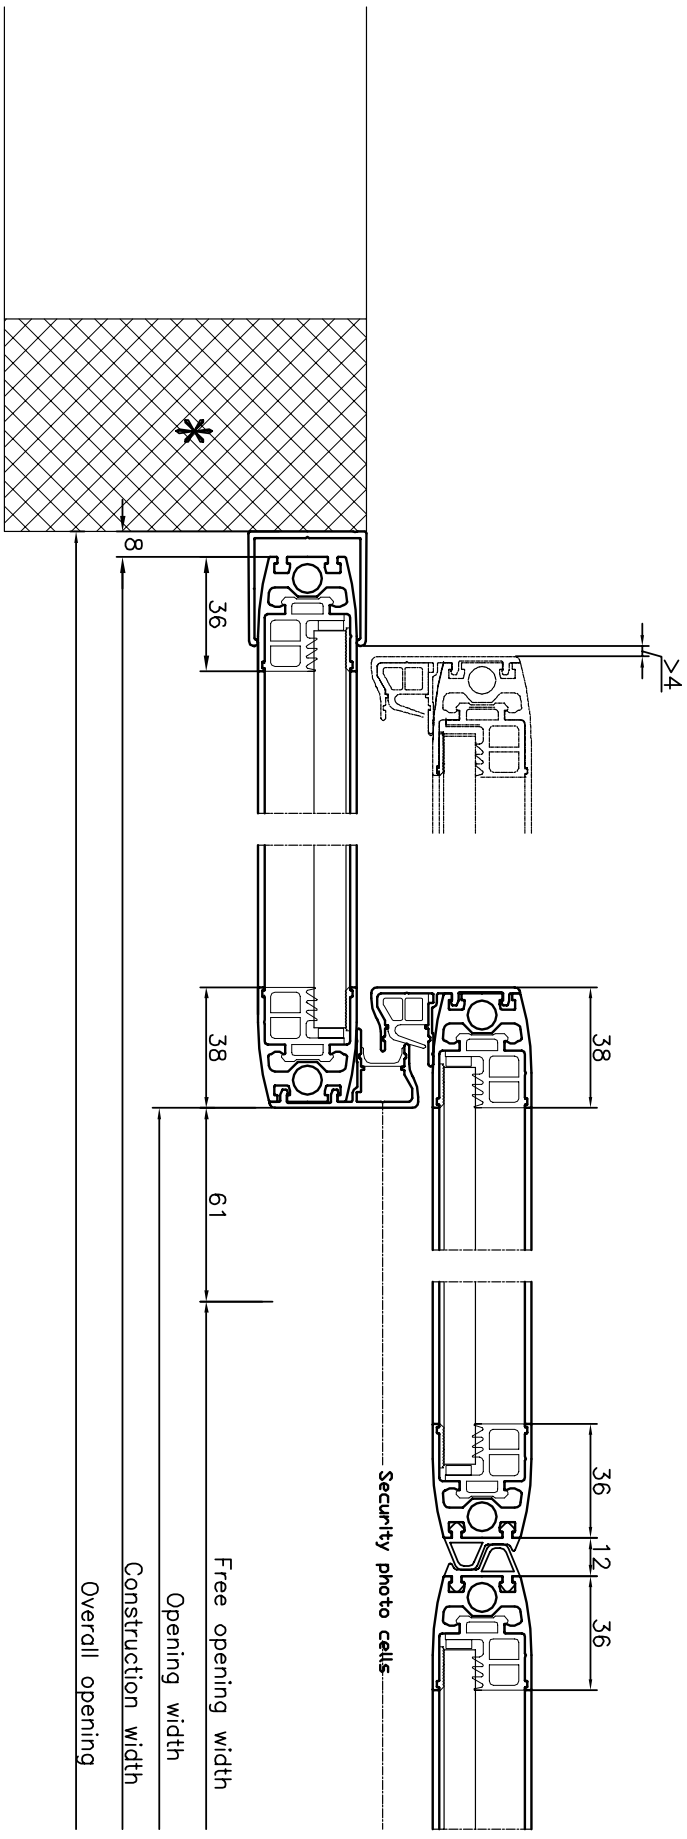

Title: Horizontal section

Order number: Page no.: 03

Date: 3-dec-07 Scale: 1:2

Drawn: Size: A4

Projection ISO-128

Copyright
REV.NO.:
A: ---
B: ---
C: ---

Deursystemen

Accustraat 21
Postbus 94
3900 AB Veenendaal
tel. : 0318 - 532333
fax : 0318 - 532339

ISO 9001:2000

DUTCH COUNCIL FOR ACCREDITATION