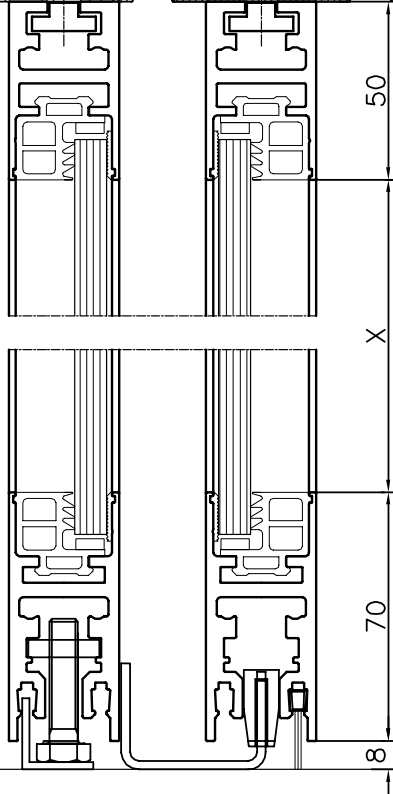

Free opening height:

Minimum 180mm free space behind unit because of maintenance

Level=0

601-1 (35S)

Title: Vertical section

Order number:

Page no.: 02

Date: 3-dec-07

Scale: 1:2

Drawn:

Size: A4

Copyright

Projection ISO-128

REV.NO.:

A: --

B: --

Date: 3-dec-07 Scale: 1:2

Drawn: Size: A4

Projection ISO-128

Copyright
REV.NO.:
A: ---
B: ---
C: ---

Deursystemen

Accustraat 21
Postbus 94
3900 AB Veenendaal
tel. : 0318 - 532333
fax : 0318 - 532339

ISO 9001:2000