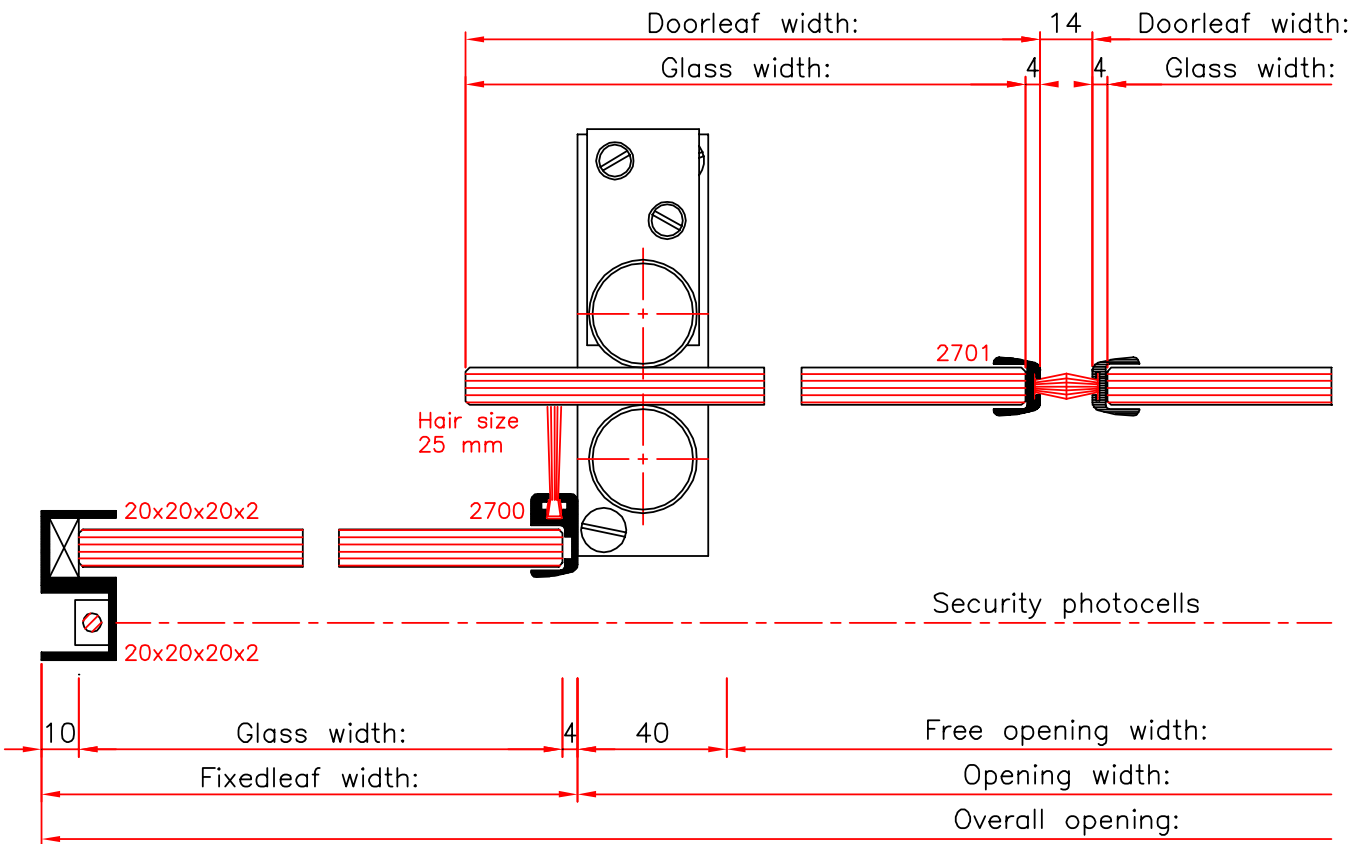

Vertical cut	WALDOOR FULL GLASS	Pos:	Page:
order:	Scale: 1:2		

Horizontal cut

WALDOOR GLASS FULL

Order:

Scale: 1:2

Pos:

Page:

WALDOOR[®]